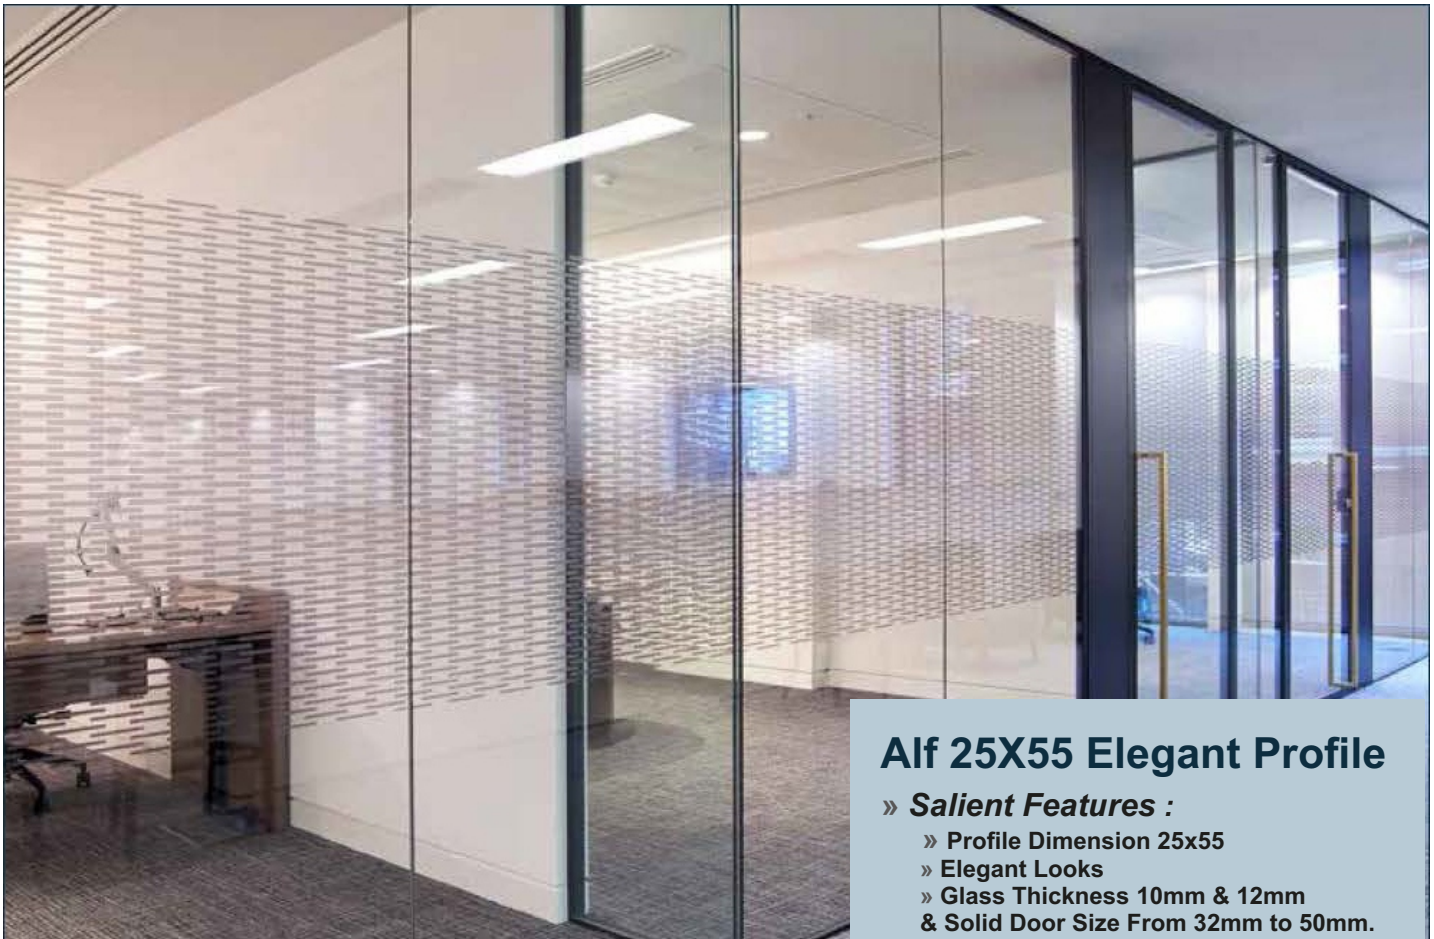

Alufinestra

Modular Doors & Partition System

Alf 25X25 Slim Profile

» **Salient Features :**

- » Profile Dimension 25x25
- » Slim & Stylish
- » Glass Thickness 10mm & 12mm
& Solid Door Size From 32mm to 50mm.

Alf 25X55 Elegant Profile

» **Salient Features :**

- » Profile Dimension 25x55
- » Elegant Looks
- » Glass Thickness 10mm & 12mm
& Solid Door Size From 32mm to 50mm.

Alf 75X42 Style Door :

Salient Features :

- » Profile Dimension 75x42 mm
- » Stylish & Hinky Door
- » Glass Thickness 10mm & 12mm & Solid Door Thickness 32mm to 50mm

Alf Bath Screens :

» *Salient Features :*

- » Adorable bathroom glass & alf aluminium design.
- » It can be framless too.
- » Glass thickness 8mm & 10mm.